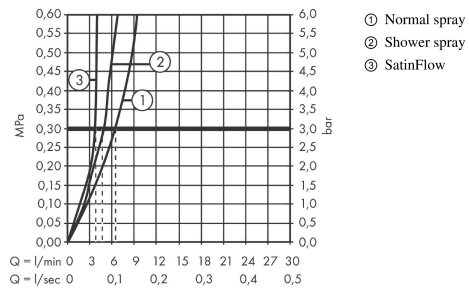

Aquno Select M81
Single lever kitchen mixer 170, pull-out spray, 3jet
Surfaces: **Chrome**   Article Number: **73837000**

Flowchart