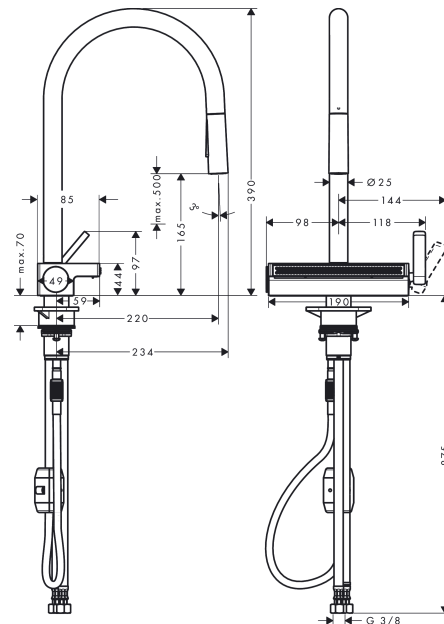

Aquno Select M81
Single lever kitchen mixer 170, pull-out spray, 3jet
 Surfaces: **Chrome** Article Number: **73837000**

Description

product features

- consists of: single lever kitchen mixer, multifunctional strainer
- ComfortZone 170
- swivel range adjustable in 3 steps 60°, 110° or 150°
- laminar spray, shower spray, SatinFlow
- change between SatinFlow and pull-out spray at the touch of a button
- lockable shower spray, spray returns through pressing spray diverter
- MagFit magnetic shower support
- connection dimension: DN15
- maximum flow rate at 3 bar: 7 l/min
- ceramic cartridge
- connection type: G 3/8 connections
- integrated non-return valve
- tap hole with Ø 35 mm required, recommendation: the middle of tap hole drilling should be max. 45 mm from the back side of of the bowl

Technology

Design awards

reddot winner 2020
best of the best

Product image

Scale drawing

Aquno Select M81
Single lever kitchen mixer 170, pull-out spray, 3jet
 Surfaces: **Chrome** Article Number: **73837000**

Flowchart

Aquno Select M81
Single lever kitchen mixer 170, pull-out spray, 3jet
Surfaces: **Chrome** Article Number: **73837000**

Installation examples

Aquno Select M81
Single lever kitchen mixer 170, pull-out spray, 3jet
 Surfaces: **Chrome** Article Number: **73837000**

Exploded Drawing

Year of production: >12/19

Aquino Select M81
Single lever kitchen mixer 170, pull-out spray, 3jet
 Surfaces: **Chrome** Article Number: **73837000**

Spare part list

Year of production: >12/19