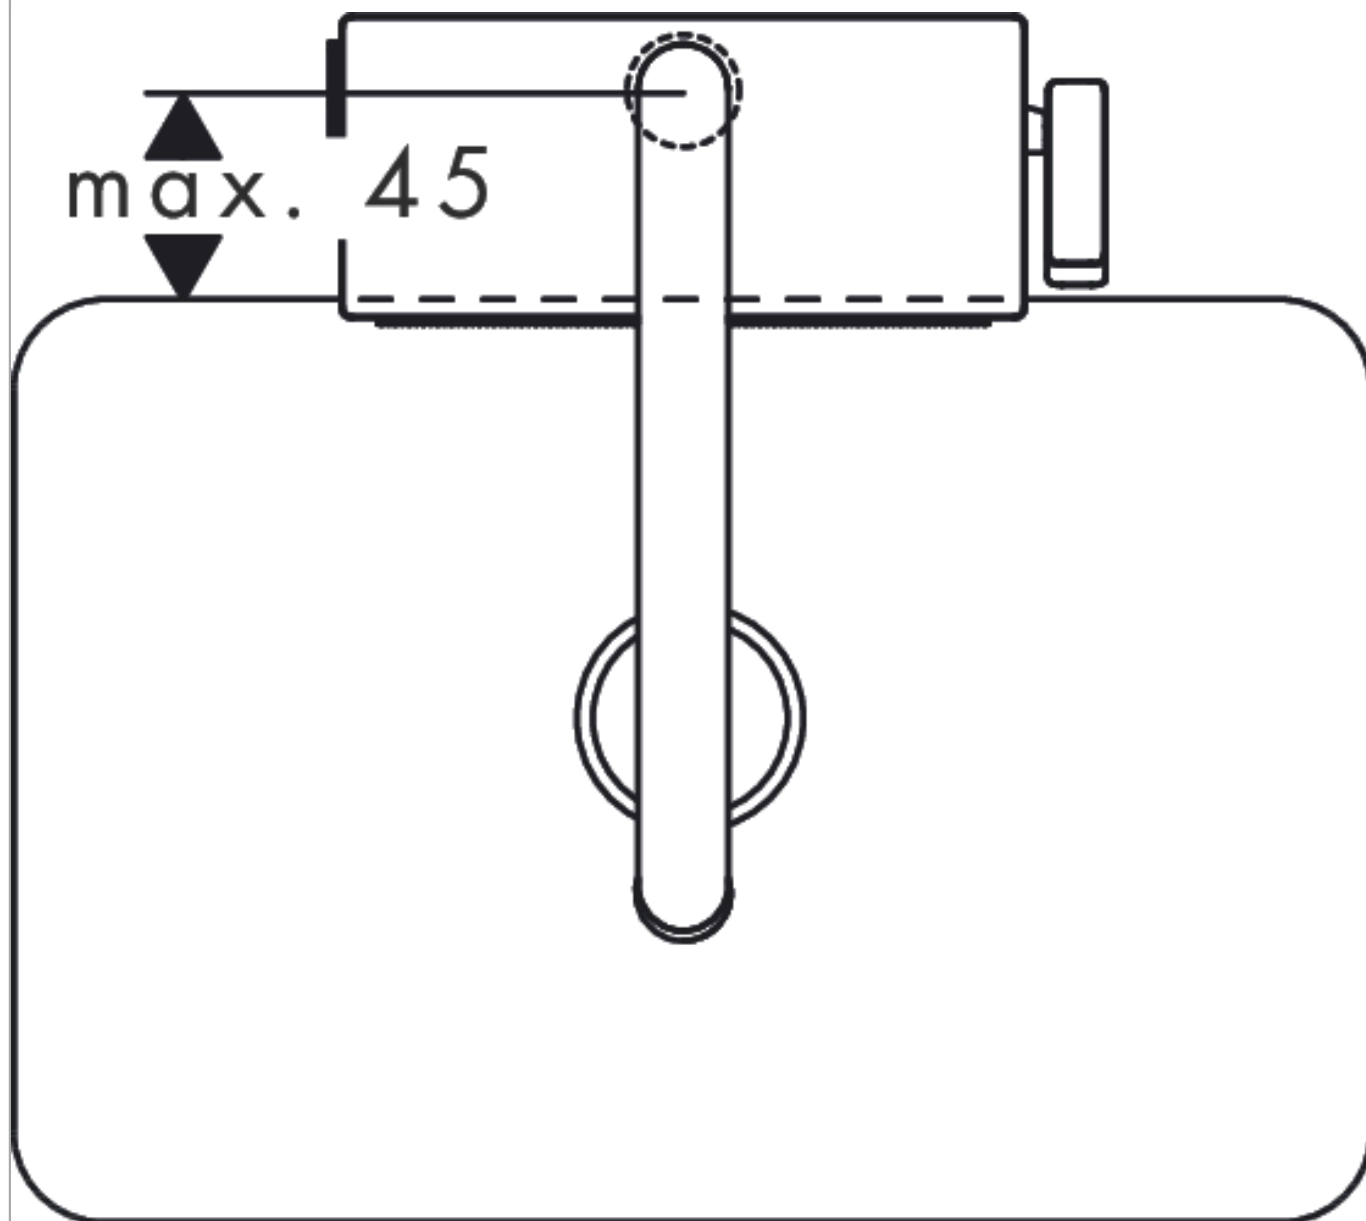

Aquno Select M81
Single lever kitchen mixer 170, pull-out spray, 3jet
 Surfaces: **Chrome** Article Number: **73837000**

Description

product features

- consists of: single lever kitchen mixer, multifunctional strainer
- ComfortZone 170
- swivel range adjustable in 3 steps 60°, 110° or 150°
- laminar spray, shower spray, SatinFlow
- change between SatinFlow and pull-out spray at the touch of a button
- lockable shower spray, spray returns through pressing spray diverter
- MagFit magnetic shower support
- connection dimension: DN15
- maximum flow rate at 3 bar: 7 l/min
- ceramic cartridge
- connection type: G 3/8 connections
- integrated non-return valve
- tap hole with Ø 35 mm required, recommendation: the middle of tap hole drilling should be max. 45 mm from the back side of of the bowl

Technology

Design awards

reddot winner 2020
best of the best

Product image

Scale drawing

Aquno Select M81
Single lever kitchen mixer 170, pull-out spray, 3jet
 Surfaces: **Chrome** Article Number: **73837000**

Flowchart

Aquno Select M81
Single lever kitchen mixer 170, pull-out spray, 3jet
Surfaces: **Chrome** Article Number: **73837000**

Installation examples

Aquno Select M81
Single lever kitchen mixer 170, pull-out spray, 3jet
 Surfaces: **Chrome** Article Number: **73837000**

Exploded Drawing

Year of production: >12/19

Aquino Select M81
Single lever kitchen mixer 170, pull-out spray, 3jet
 Surfaces: **Chrome** Article Number: **73837000**

Spare part list

Year of production: >12/19