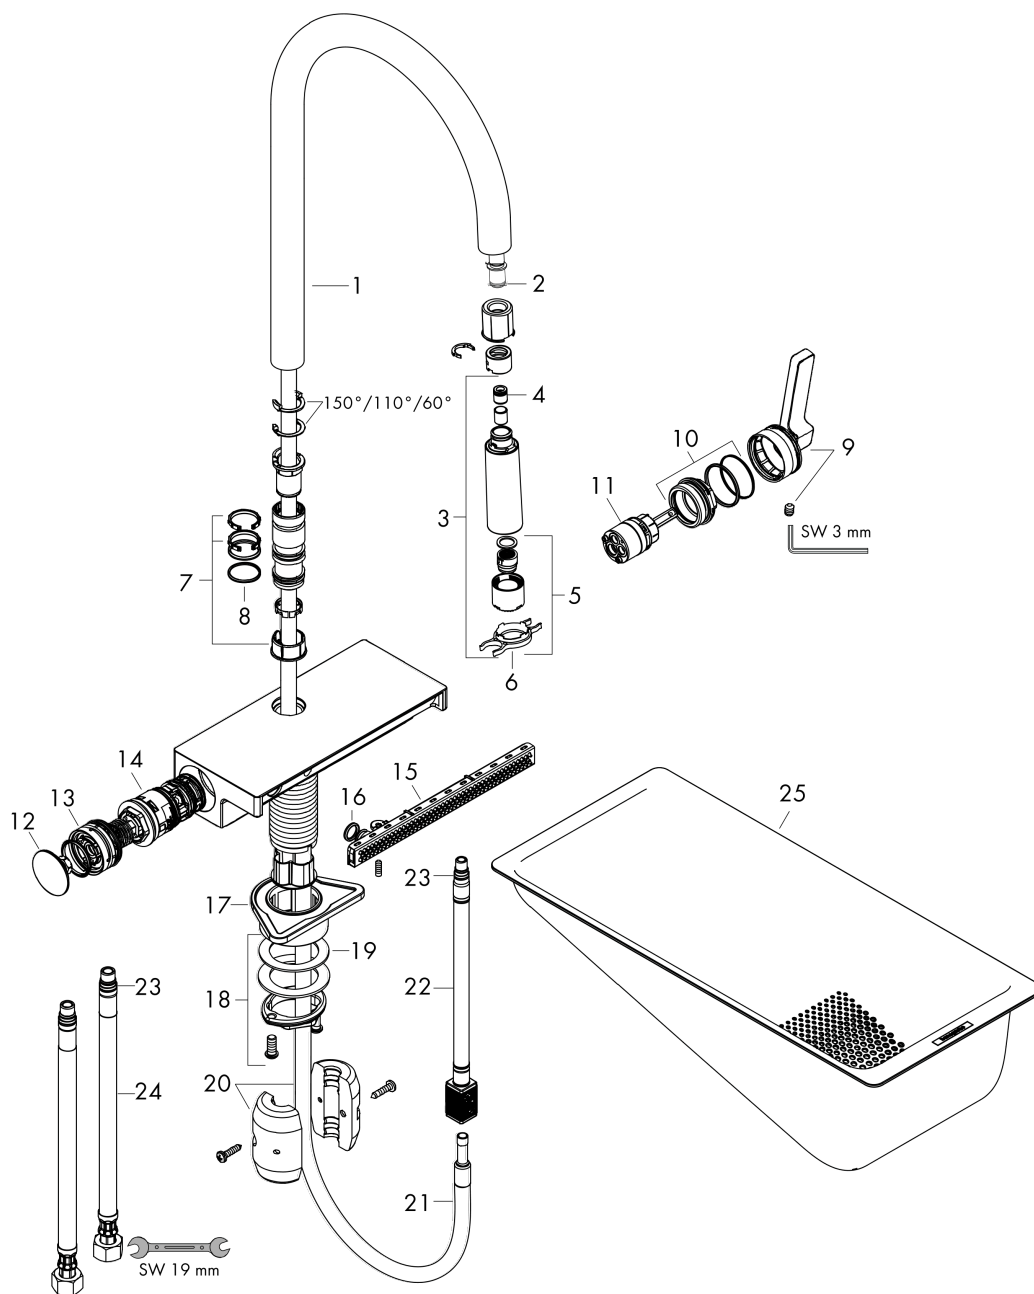

Exploded Drawing

Year of production: >12/19

Aquino Select M81
Single lever kitchen mixer 170, pull-out spray, 3jet
 Surfaces: **Chrome** Article Number: **73837000**

Spare part list

Year of production: >12/19

| Pos. | Description | Article Number | Price | PU |
|------|-----------------------------------|----------------|-------|----|
| 1 | spout cpl. | 93779000 | - | 1 |
| 2 | O-ring 8x2 | 98112000 | - | 1 |
| 3 | handspray | 93778000 | - | 1 |
| 4 | non return valve DW 10 | 96456000 | - | 1 |
| 5 | spray former | 93342000 | - | 1 |
| 6 | service tool | 95910000 | - | 1 |
| 7 | set of lever collars | 98365000 | - | 1 |
| 8 | O-ring 19x2 | 98426000 | - | 1 |
| 9 | handle | 93776000 | - | 1 |
| 10 | nut | 92926000 | - | 1 |
| 11 | cartridge, assy | 93183000 | - | 1 |
| 12 | cover | 93777000 | - | 1 |
| 13 | spring with sleeve | 93782000 | - | 1 |
| 14 | selector assy | 93558000 | - | 1 |
| 15 | spray head cpl. | 93781000 | - | 1 |
| 16 | O-ring 10x2 | 98170000 | - | 1 |
| 17 | support | 97523000 | - | 1 |
| 18 | fixing set (special) | 93253000 | - | 1 |
| 19 | lever collar | 97548000 | - | 1 |
| 20 | weight | 92500000 | - | 1 |
| 21 | hose | 93745000 | - | 1 |
| 22 | connection hose 400 mm M10x1 | 92914000 | - | 1 |
| 23 | O-ring 8x1,75 | 97827000 | - | 1 |
| 24 | connection hose 900 mm M10x1 G3/8 | 93780000 | - | 1 |
| 25 | - | 40963000 | - | 1 |